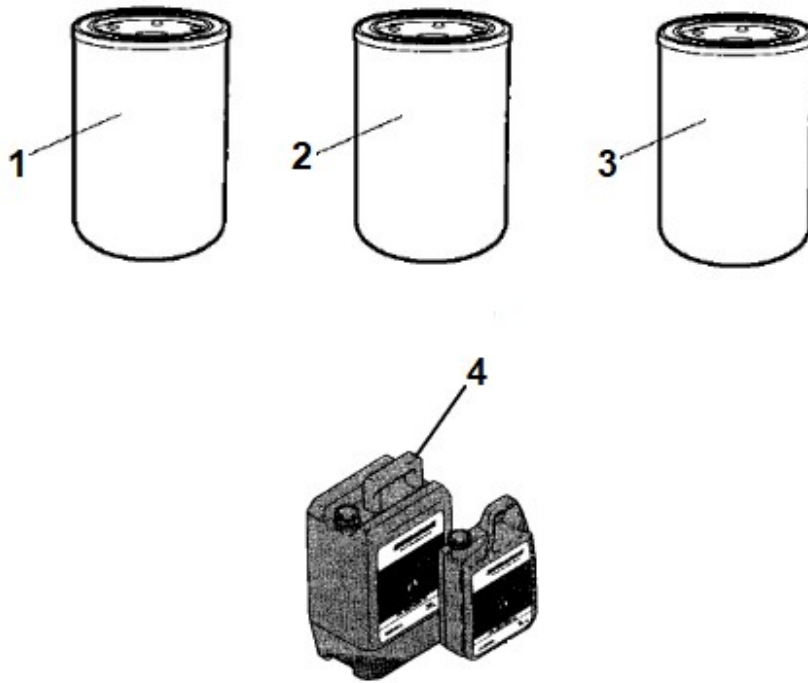

Service, repair and wear part kits Service kit 500h, QSF3.8

Elemento	N.º de pieza	Nombre	Can t.	L
0	4812325061	Service Kit 500h, QSF3.8	1	
1	4700945145	Oil filter element	1	
2	4812317429	Fuel filter	1	
3	4812160783	Water separator	1	
4		See operation and maintenance manual	7.4 ltrs.