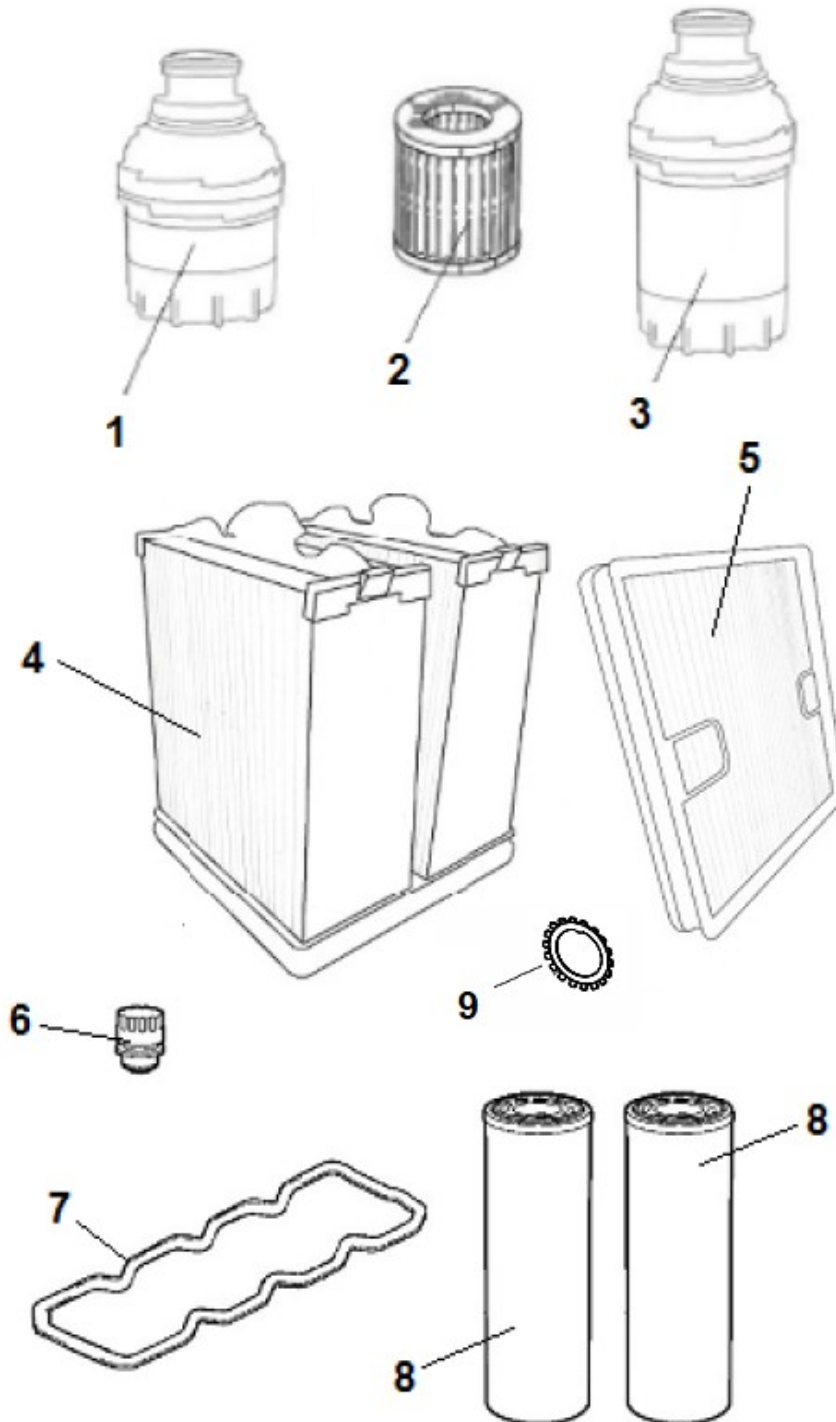

Service, repair and wear part kits Service kit 1000h, QSF3.8

Refer to Parts Online for the most up to date information. The printed information might be outdated.

Fri Sep 03 14:37:48 UTC 2021

Elemento	N.º de pieza	Nombre	Can t.	L
0	4812326012	Service Kit 1000h, QSF3.8	1	
1	4700945145	Oil filter element	1	
2	4812317429	Fuel filter	1	
3	4812160783	Water separator	1	
4	4812325055	Air filter element	1	
5	4812325056	Safety filter element	1	
6	4700391026	Ventilating filter	1	
7	4812160896	Gasket, valve cover	1	
8	4700372229	Hydraulic oil filter element	2	
9	4700136011	Lock washer	3