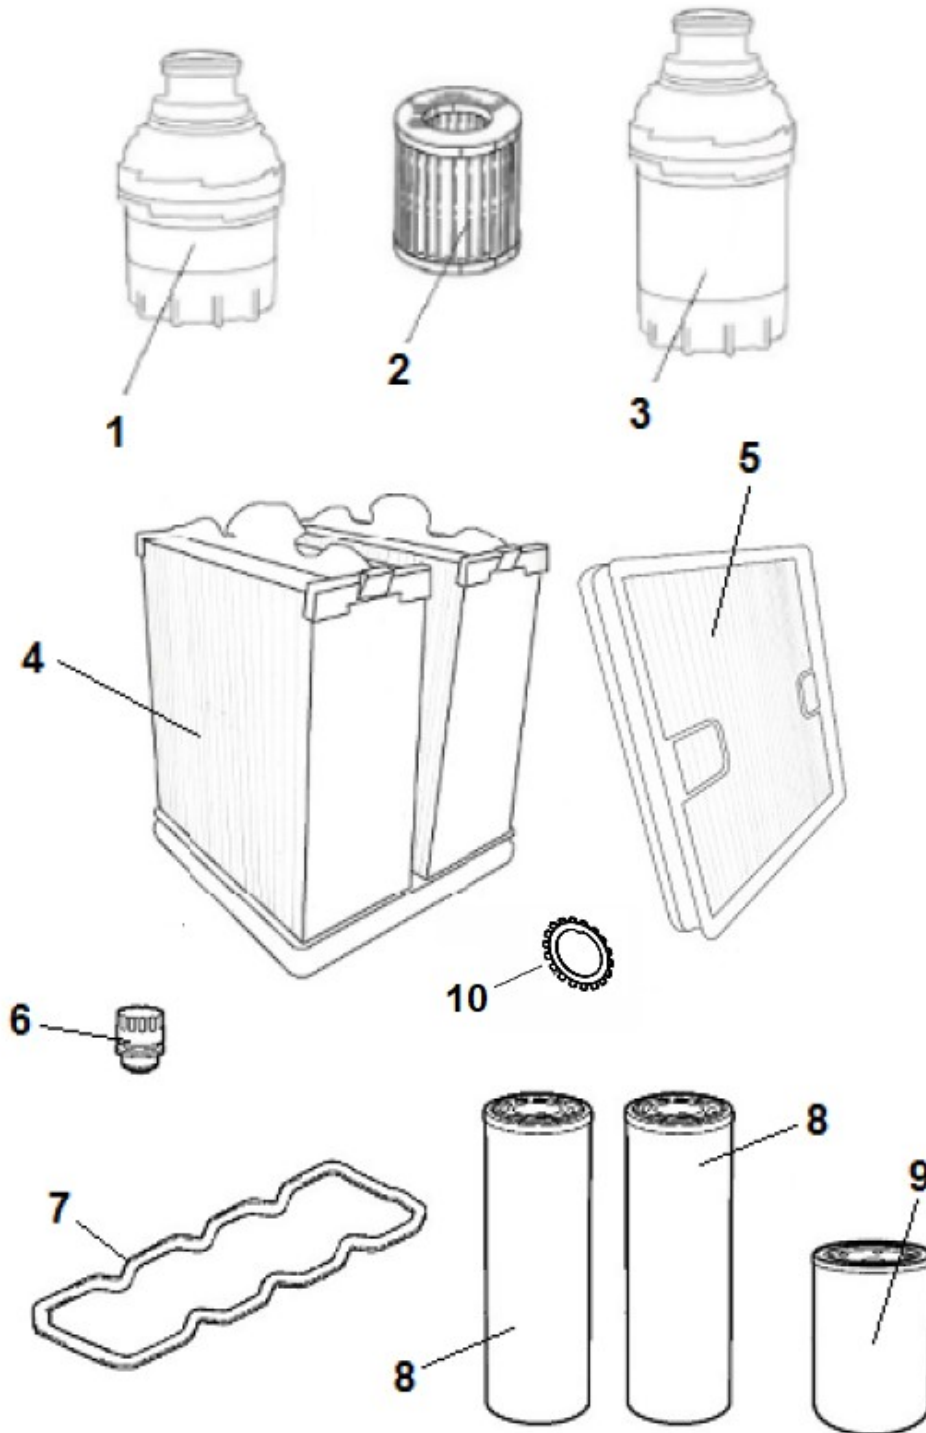

Service, repair and wear part kits Service kit 1000h AOR, QSF3.8

Refer to Parts Online for the most up to date information. The printed information might be outdated.

Fri Sep 03 14:37:48 UTC 2021

Elemento	N.º de pieza	Nombre	Can t.	L
0	4812326013	Service Kit 1000h AOR, QSF3.8	1	
1	4700945145	Oil filter element	1	
2	4812317429	Fuel filter	1	
3	4812160783	Water separator	1	
4	4812325055	Air filter element	1	
5	4812325056	Safety filter element	1	
6	4700391026	Ventilating filter	1	
7	4812160896	Gasket, valve cover	1	
8	4700372229	Hydraulic oil filter element	2	
9	4812100497	Air dryer filter element	1	
10	4700136011	Lock washer	3