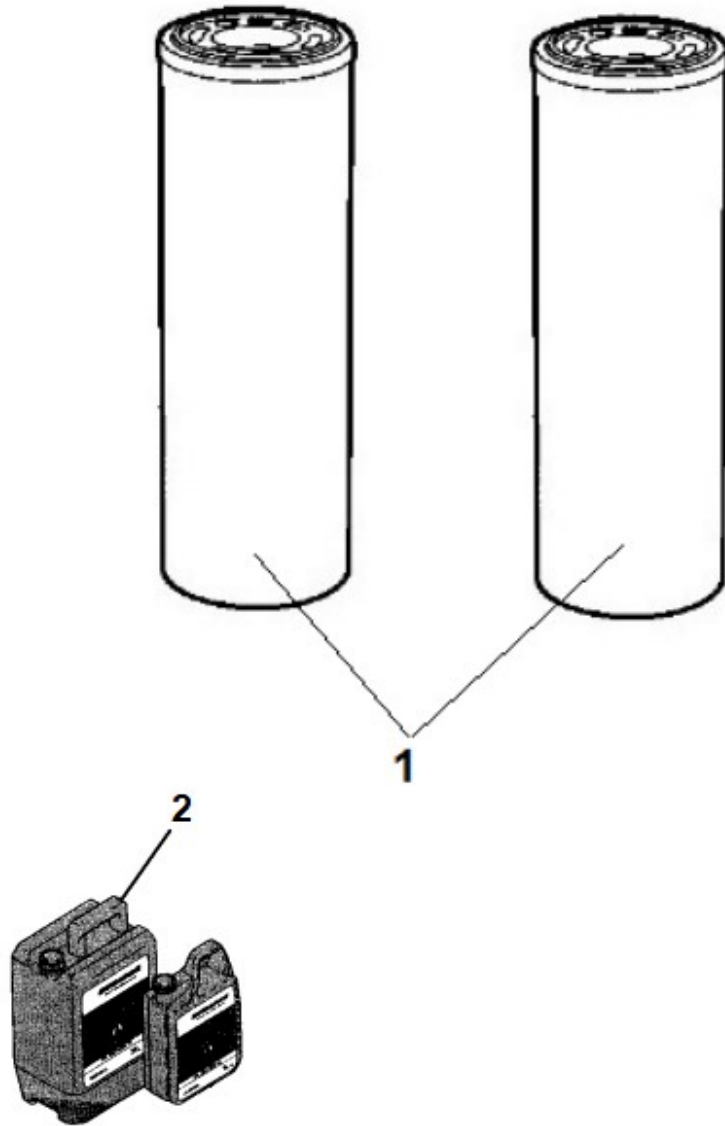

Service, repair and wear part kits Service Kit 50h, QSF2.8 & 3.8

Elemento	N.º de pieza	Nombre	Can t.	L
1	4700372229	Hydraulic oil filter element	2	
2	4812325403	Dynapac gear oil extra / 20 ltrs.	1