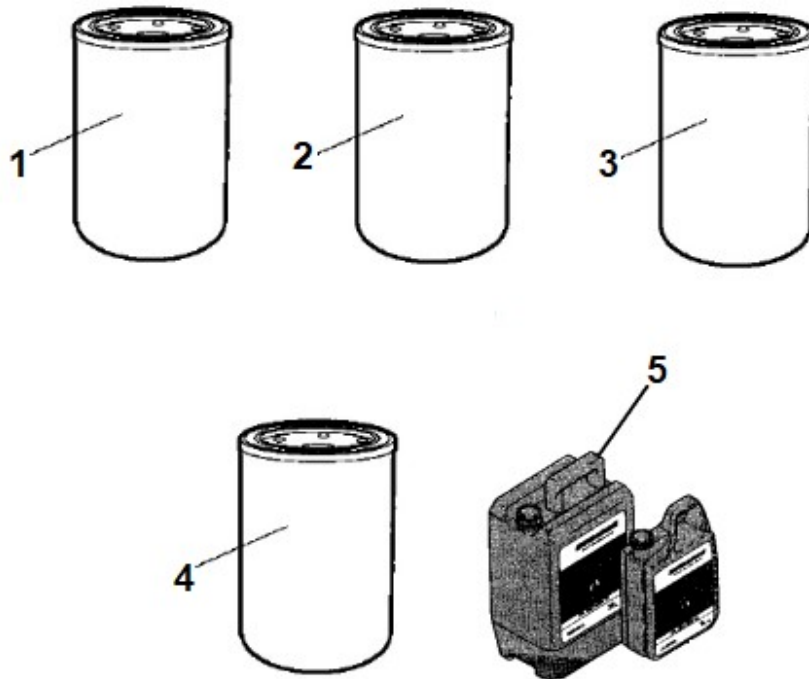

Service, repair and wear part kits Service kit 500h AOR, QSF3.8

Elemento	N.º de pieza	Nombre	Can t.	L
0	4812325062	Service Kit 500h AOR, QSF3.8	1	
1	4700945145	Oil filter element	1	
2	4812317429	Fuel filter	1	
3	4812160783	Water separator	1	
4	4812100497	Air dryer filter element	1	
5		See the operation and maintenance manual.	7.4 ltrs.